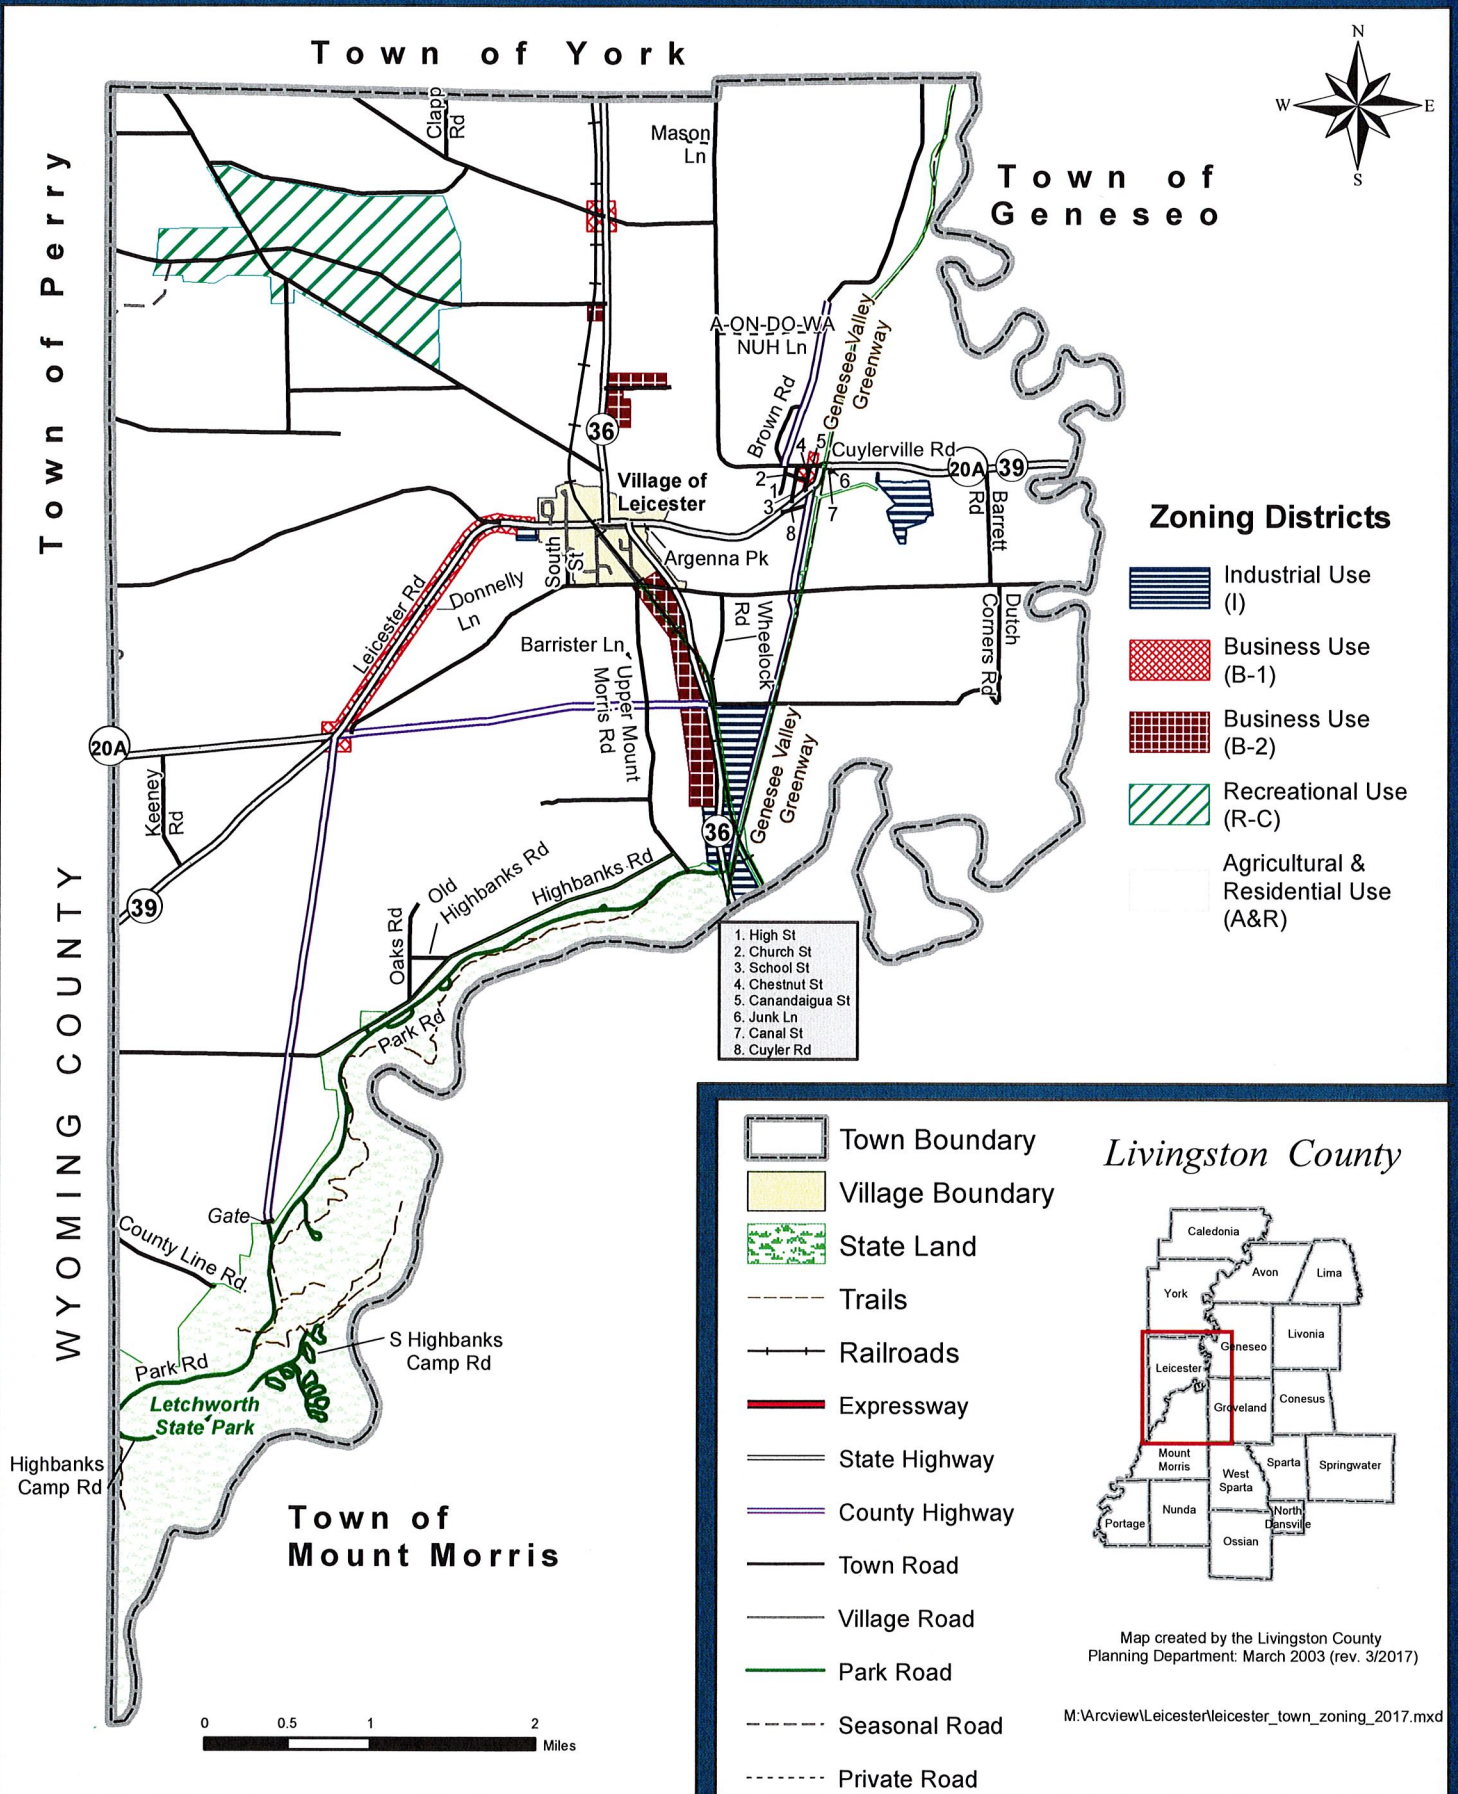

# Town of Leicester

# ZONING MAP

Town of Perry

Town of York

Town of Geneseo

- Zoning Districts**
- Industrial Use (I)
  - Business Use (B-1)
  - Business Use (B-2)
  - Recreational Use (R-C)
  - Agricultural & Residential Use (A&R)

1. High St
2. Church St
3. School St
4. Chestnut St
5. Canandaigua St
6. Junk Ln
7. Canal St
8. Cuyler Rd

*Livingston County*

Map created by the Livingston County Planning Department: March 2003 (rev. 3/2017)